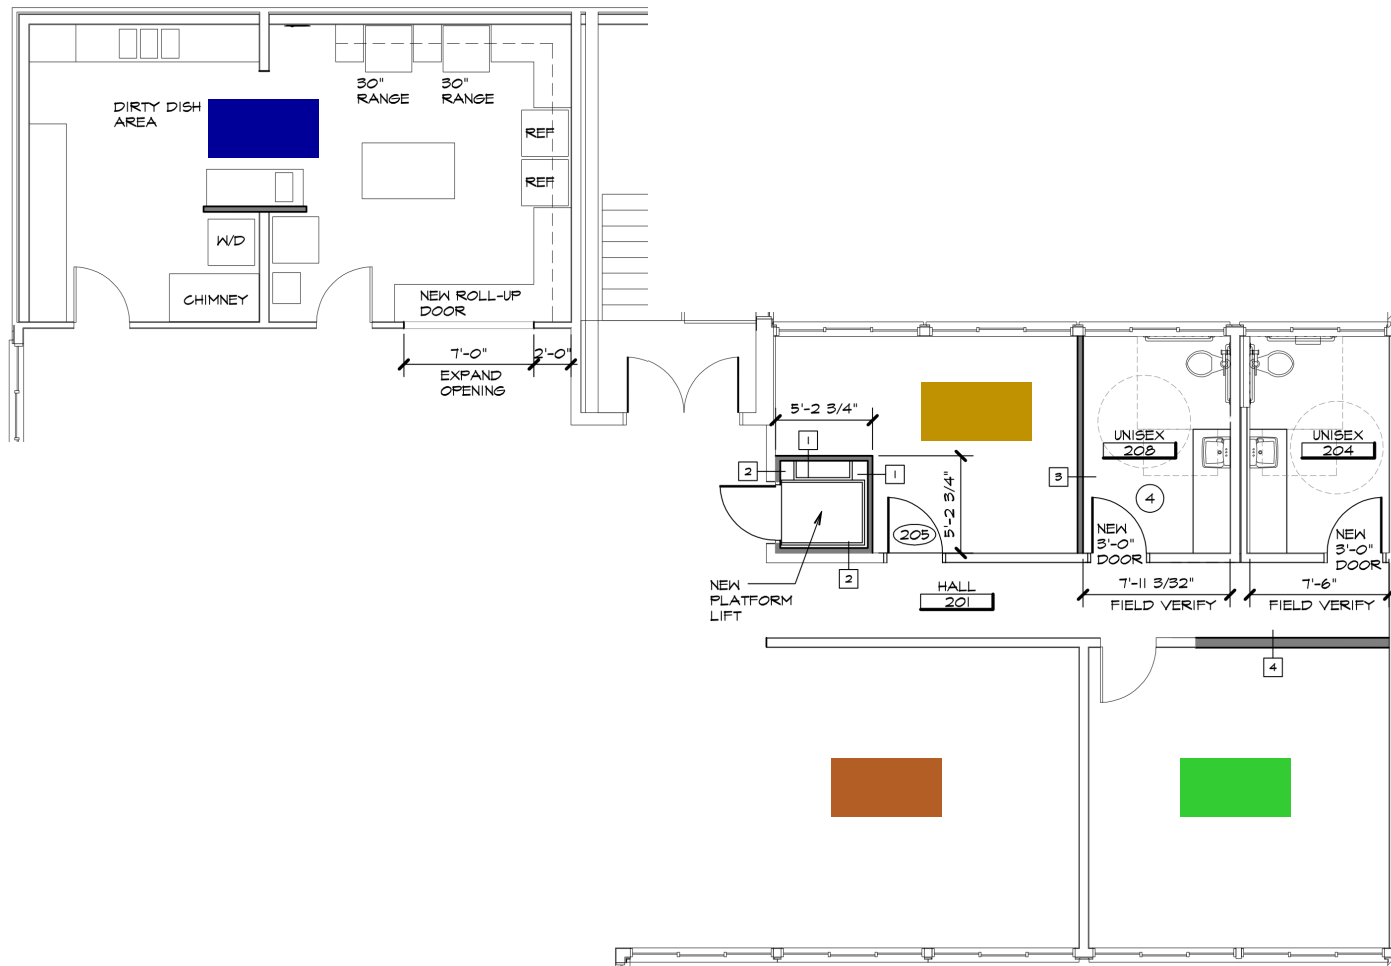

2 MAIN FLOOR NEW PLAN
 A-1 3/16"=1'-0"

- Campus Pastor's Office (\$5000)
- 1st Floor Workroom (\$5000)
- 1st Floor Small Group Room (\$5000)
- Chapel (\$5000)
- Coffee Room (\$5000)
- TV Room (\$5000)

- 2nd Floor Prayer Room (\$2500)
- 2nd Floor Small Group Room 1 (\$2500)
- 2nd Floor Small Group Room 2 (\$2500)
- Kitchen Area (\$5000)